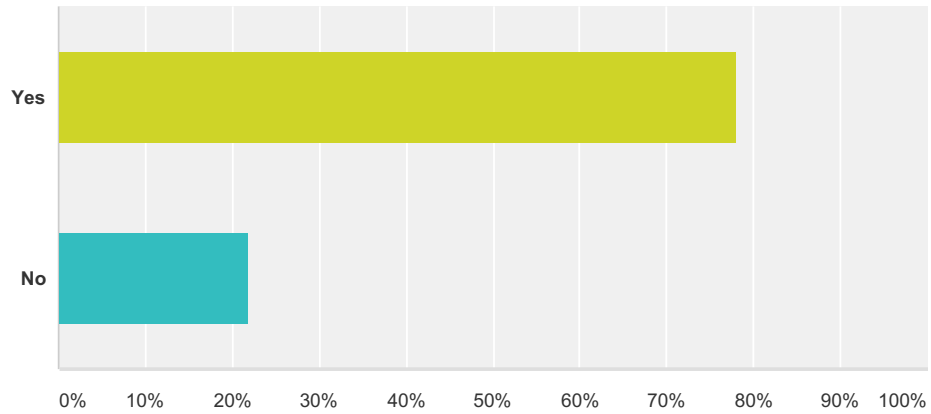

Q26 Schnapper Point Regatta - The committee would like to increase the participation with the whole club in Schnapper Point - are you a keel boat or trailable sailor interested

Answered: 50 Skipped: 10

Answer Choices	Responses	
Yes	78.00%	39
No	22.00%	11
Total		50