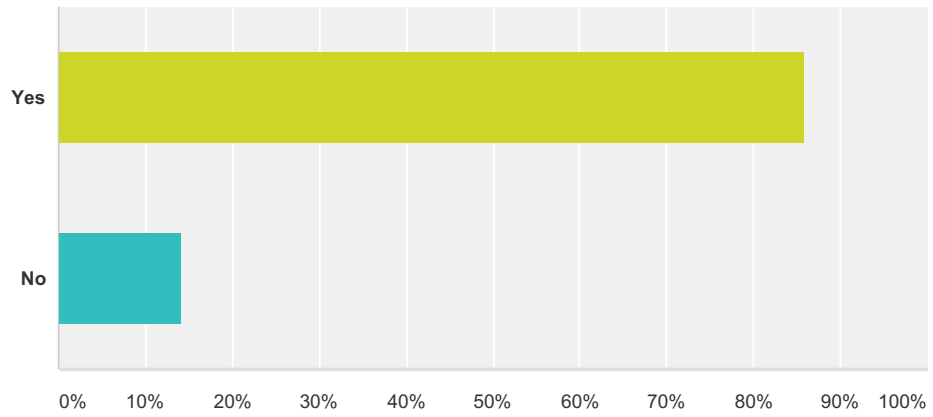

Q1 Are you male or female?

Answered: 60 Skipped: 0

Answer Choices	Responses
Male	86.67% 52
Female	13.33% 8
Total	60

Q2 What is your age?

Answered: 60 Skipped: 0

Answer Choices	Responses
17 or younger	1.67% 1
18-20	0.00% 0
21-29	0.00% 0
30-39	6.67% 4
40-49	6.67% 4
50-59	31.67% 19
60 or older	53.33% 32
Total	60

Q3 Are you interested in Saturday Club Championships for Big Boats?

Answered: 60 Skipped: 0

Answer Choices	Responses	
Yes	66.67%	40
No	33.33%	20
Total		60

Q4 Did you sail this year on Saturday?

Answered: 35 Skipped: 25

Answer Choices	Responses
Yes	85.71% 30
No	14.29% 5
Total Respondents: 35	

Q5 Are you happy with current format?

Answered: 35 Skipped: 25

Answer Choices	Responses
Yes	80.00% 28
No	20.00% 7
Total	35

Q6 Would Big Boat sailors be interested to sail more than one race per Saturday?