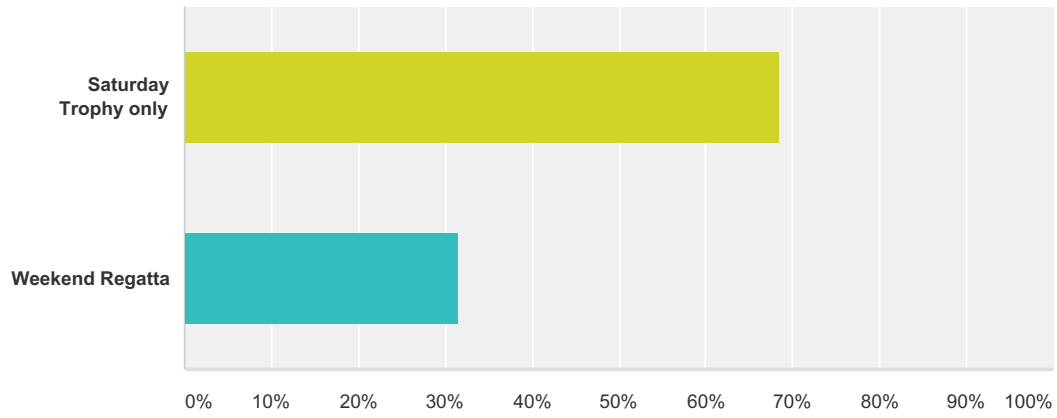

Q23 What would get you more involved in long distance races?

Answered: 12 Skipped: 48

Q24 Will you participate in overnight races?

Answered: 38 Skipped: 22

Answer Choices	Responses
Yes	63.16% 24
No	36.84% 14
Total	38

Q25 Should Overnight races be a part of the Long Distance Series?

Answered: 38 Skipped: 22

Answer Choices	Responses	
Yes	42.11%	16
No	57.89%	22
Total		38

Q26 Schnapper Point Regatta - The committee would like to increase the participation with the whole club in Schnapper Point - are you a keel boat or trailable sailor interested

Answered: 50 Skipped: 10

Answer Choices	Responses	
Yes	78.00%	39
No	22.00%	11
Total		50

Q27 Would you prefer Saturday Trophy Race like this year or a Weekend Regatta?

Answered: 35 Skipped: 25

Answer Choices	Responses	
Saturday Trophy only	68.57%	24
Weekend Regatta	31.43%	11
Total		35