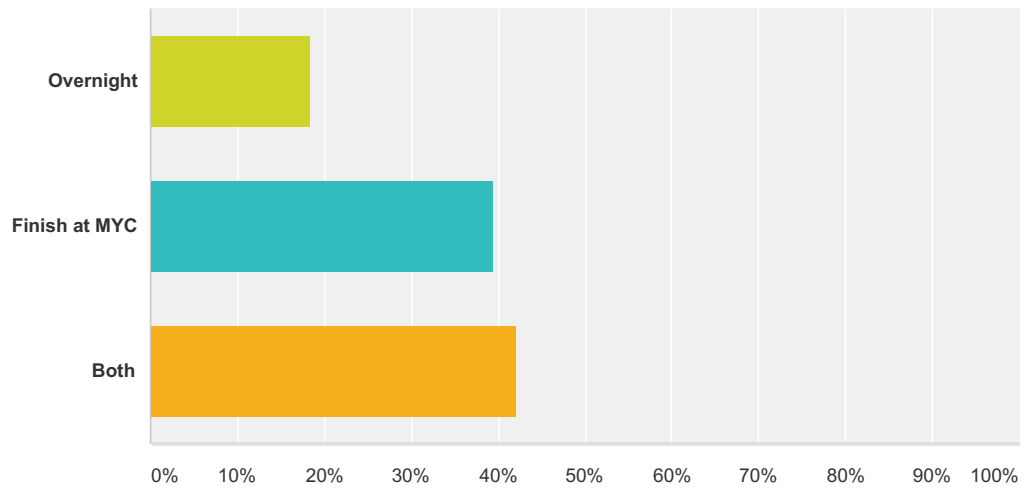

Answered: 37 Skipped: 23

Answer Choices	Responses
Queenscliff	72.97% 27
Martha Cove	24.32% 9
Portarlington	45.95% 17
Geelong (RGYC)	51.35% 19
St Kilda (RMYS)	16.22% 6
Williamstown (HBYC)	72.97% 27
Williamstown (RYCV)	51.35% 19
Docklands (City Marina)	24.32% 9
Docklands (Yarras Edge)	21.62% 8
Other (please specify)	10.81% 4

Sailing Season 2017-2018

Total Respondents: 37

Q22 Do you prefer Overnight destination races or finish at MYC Races?

Answered: 38 Skipped: 22

Answer Choices	Responses
Overnight	18.42% 7
Finish at MYC	39.47% 15
Both	42.11% 16
Total	38