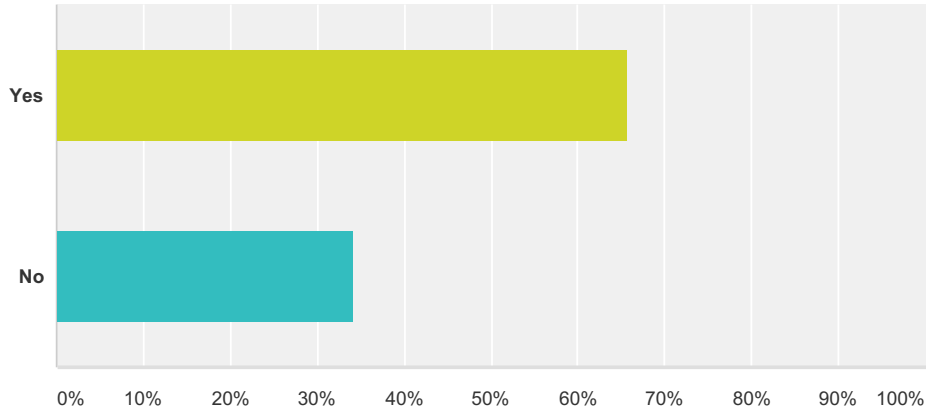

Q7 What would you think about changing to a format like the Etchells with one club champ date a month?

Answered: 35 Skipped: 25

Answer Choices	Responses	
Yes	65.71%	23
No	34.29%	12
Total		35