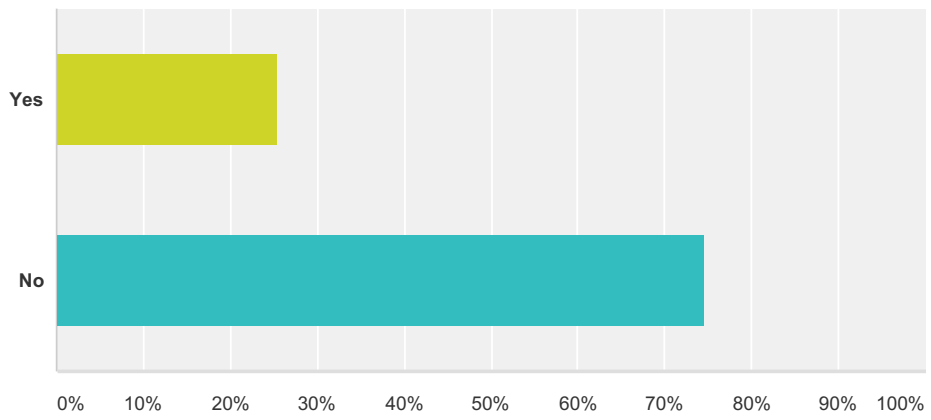

Q13 What interests you the most when cruising.

Answered: 28 Skipped: 32

Answer Choices	Responses	Count
Navigating	7.14%	2
Socializing with Friends	35.71%	10
Exploring Destination	7.14%	2
Meeting other members	14.29%	4
Relax rather than race	7.14%	2
Festival or Event	17.86%	5
None of the above	3.57%	1
Other (please specify)	7.14%	2
Total		28

Q14 Are you interested in a Lady Skippers Series?

Answered: 51 Skipped: 9

Answer Choices	Responses	
Yes	29.41%	15
No	70.59%	36
Total		51

Q15 Would you prefer a single race or a series of races like last season?

Answered: 15 Skipped: 45

Answer Choices	Responses
Single	13.33% 2
Series	86.67% 13
Other (please specify)	0.00% 0
Total	15

Q16 Are you interested in another mid week race?

Answered: 51 Skipped: 9

Answer Choices	Responses	
Yes	25.49%	13
No	74.51%	38
Total		51