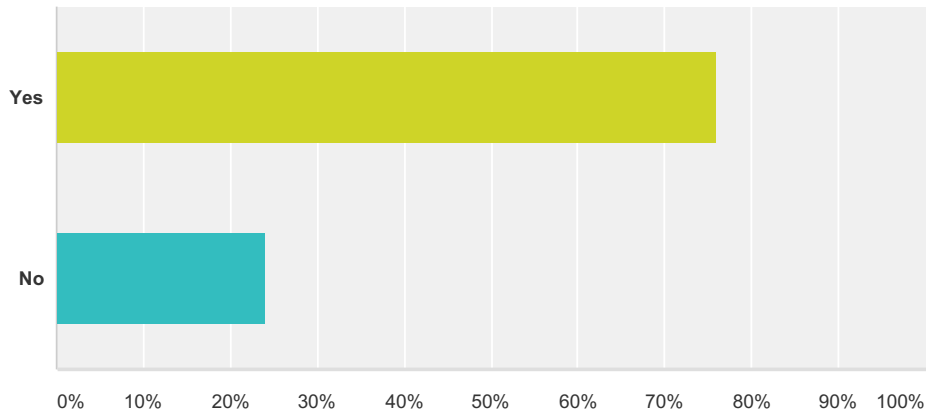

Q18 Are you interested in Long Distance Races?

Answered: 50 Skipped: 10

Answer Choices	Responses	
Yes	76.00%	38
No	24.00%	12
Total		50