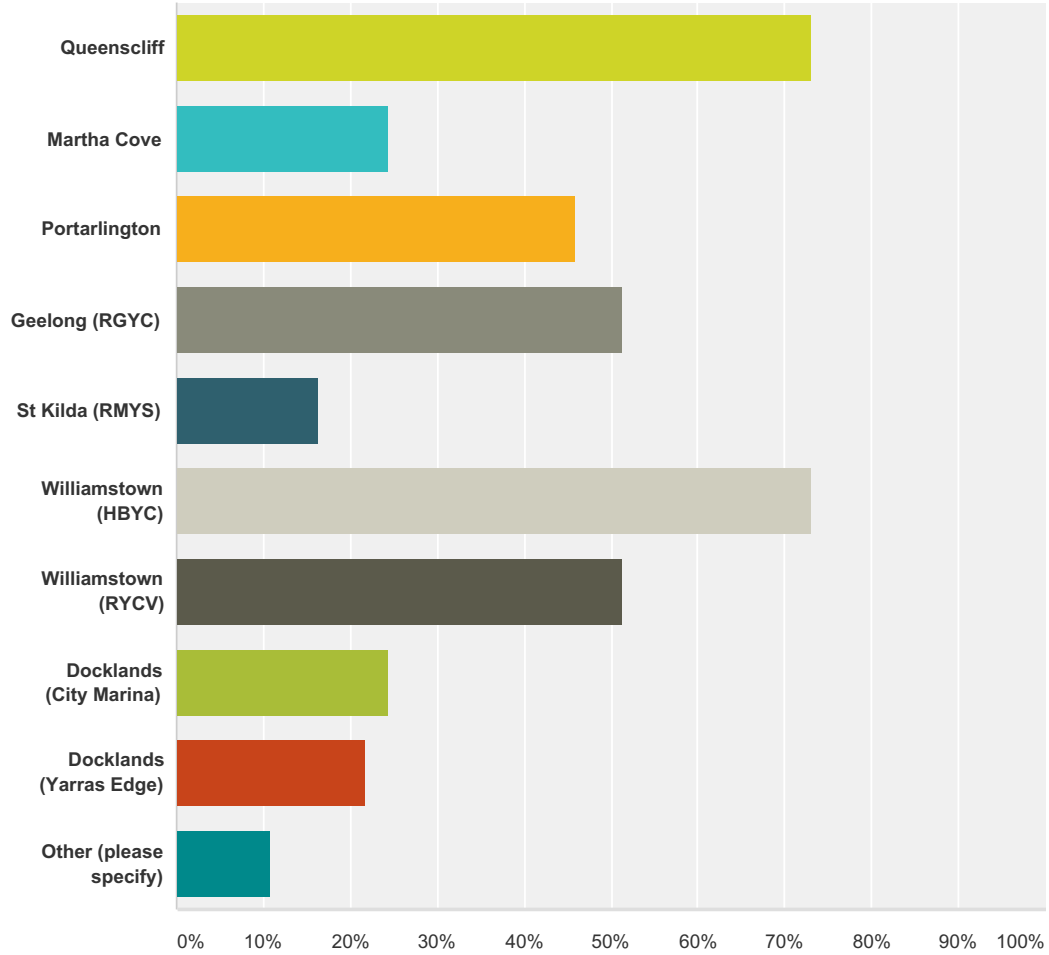

Answered: 50 Skipped: 10

Answer Choices	Responses	
Yes	76.00%	38
No	24.00%	12
Total		50

Q19 Did you compete in more than one long distance race last year?

Answered: 38 Skipped: 22

Answer Choices	Responses	
Yes	55.26%	21
No	44.74%	17
Total		38

Q20 Would you like More or less Long Distance Races than Last year?

Answered: 38 Skipped: 22

Answer Choices	Responses	
More	23.68%	9
Less	7.89%	3
Same	52.63%	20
Not sure	15.79%	6
Total		38

Q21 If we are to revisit our Long Distance Destination Races what would be your preferred Races? Select 4 below

Answered: 37 Skipped: 23

Answer Choices	Responses
Queenscliff	72.97% 27
Martha Cove	24.32% 9
Portarlington	45.95% 17
Geelong (RGYC)	51.35% 19
St Kilda (RMYS)	16.22% 6
Williamstown (HBYC)	72.97% 27
Williamstown (RYCV)	51.35% 19
Docklands (City Marina)	24.32% 9
Docklands (Yarras Edge)	21.62% 8
Other (please specify)	10.81% 4