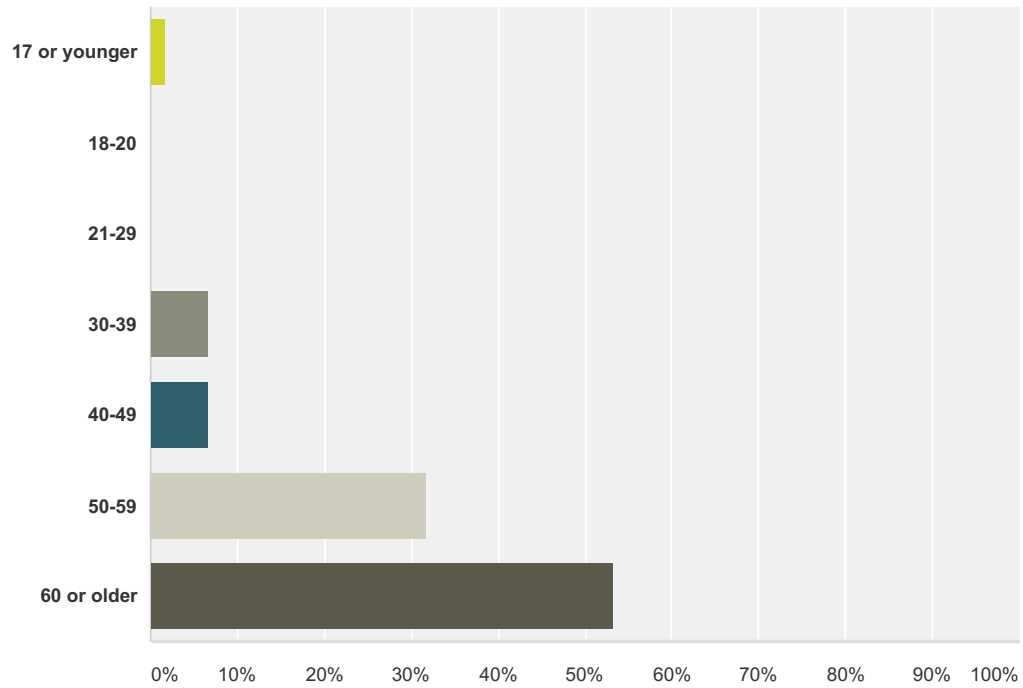

Q1 Are you male or female?

Answered: 60 Skipped: 0

Answer Choices	Responses
Male	86.67% 52
Female	13.33% 8
Total	60

Q2 What is your age?

Answered: 60 Skipped: 0

Answer Choices	Responses
17 or younger	1.67% 1
18-20	0.00% 0
21-29	0.00% 0
30-39	6.67% 4
40-49	6.67% 4
50-59	31.67% 19
60 or older	53.33% 32
Total	60

Q3 Are you interested in Saturday Club Championships for Big Boats?

Answered: 60 Skipped: 0

Answer Choices	Responses	
Yes	66.67%	40
No	33.33%	20
Total		60

Q4 Did you sail this year on Saturday?

Answered: 35 Skipped: 25

Answer Choices	Responses
Yes	85.71% 30
No	14.29% 5
Total Respondents: 35	

Q5 Are you happy with current format?

Answered: 35 Skipped: 25

Answer Choices	Responses
Yes	80.00% 28
No	20.00% 7
Total	35

Q6 Would Big Boat sailors be interested to sail more than one race per Saturday?