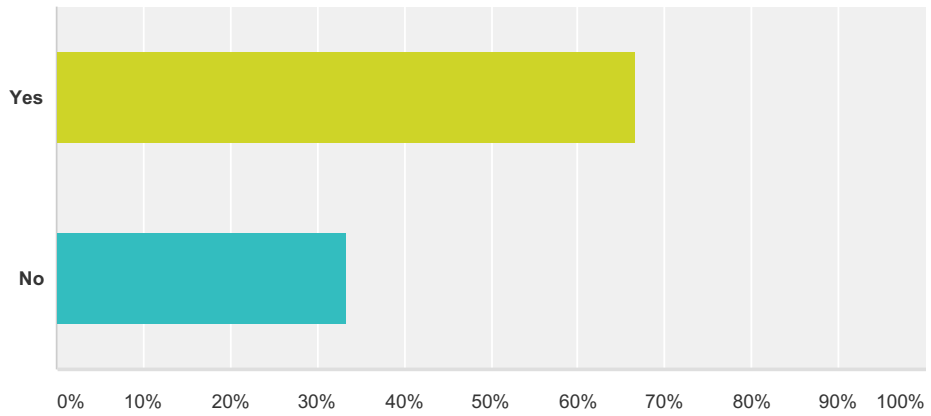

Q1 Are you male or female?

Answered: 60 Skipped: 0

Answer Choices	Responses
Male	86.67% 52
Female	13.33% 8
Total	60

Q2 What is your age?

Answered: 60 Skipped: 0

Answer Choices	Responses
17 or younger	1.67% 1
18-20	0.00% 0
21-29	0.00% 0
30-39	6.67% 4
40-49	6.67% 4
50-59	31.67% 19
60 or older	53.33% 32
Total	60

Q3 Are you interested in Saturday Club Championships for Big Boats?

Answered: 60 Skipped: 0

Answer Choices	Responses	
Yes	66.67%	40
No	33.33%	20
Total		60

Q4 Did you sail this year on Saturday?

Answered: 35 Skipped: 25