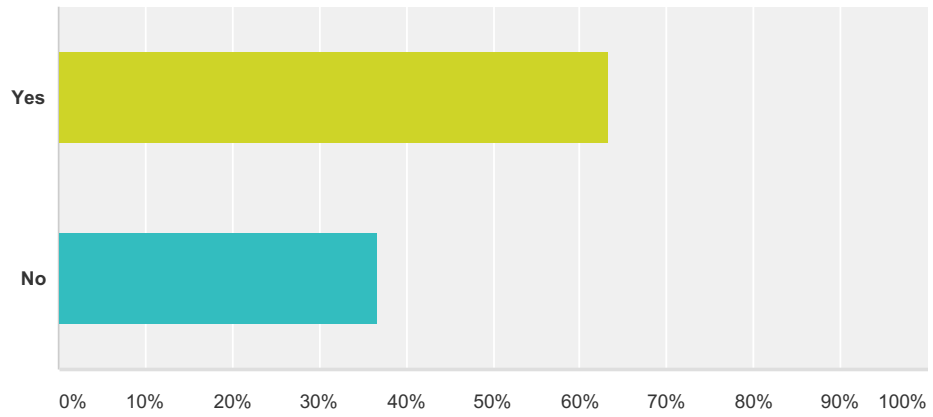

Q24 Will you participate in overnight races?

Answered: 38 Skipped: 22

Answer Choices	Responses
Yes	63.16% 24
No	36.84% 14
Total	38