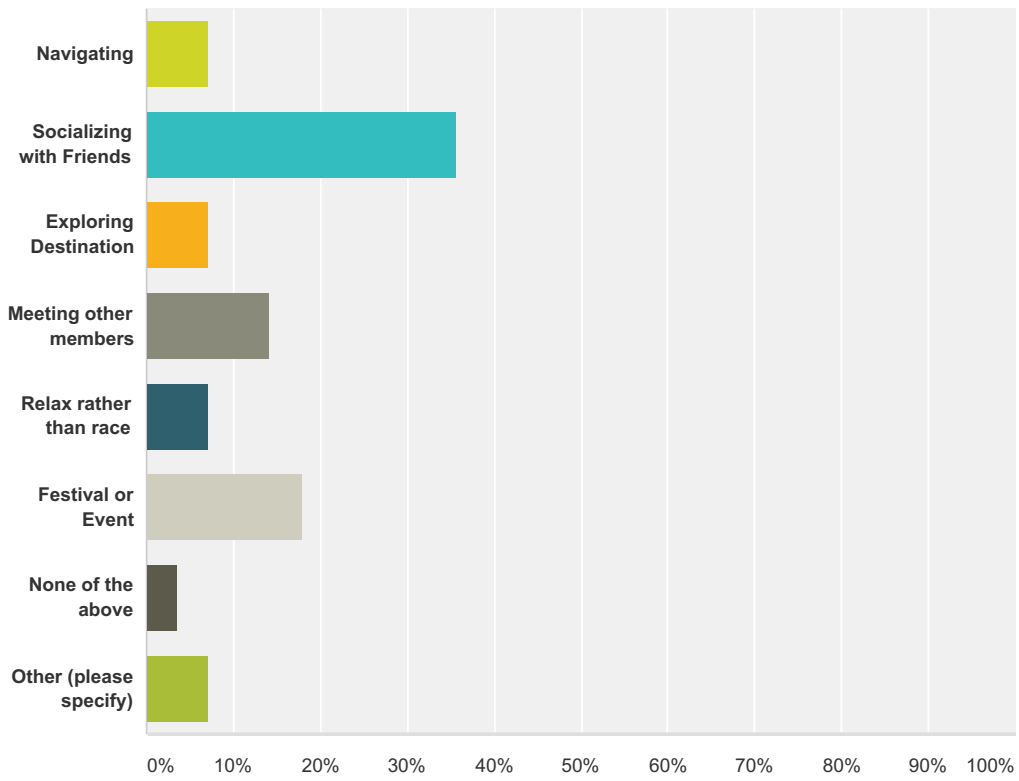

Q9 What would get you more involved on a weekend?

Answered: 11 Skipped: 49

Q10 Are you interested in Cruising?

Answered: 54 Skipped: 6

Answer Choices	Responses	
Yes	57.41%	31
No	42.59%	23
Total		54

Q11 Would you consider participating in cruising events on the Calendar?

Answered: 28 Skipped: 32

Answer Choices	Responses	
Never	0.00%	0
Unlikely	10.71%	3
Likely	57.14%	16
Very Likely	28.57%	8
Other (please specify)	3.57%	1
Total		28

Q12 What cruise destinations interest you?

Answered: 28 Skipped: 32

Answer Choices	Responses
Docklands	42.86% 12
Geelong	50.00% 14
Queenscliff	71.43% 20
Flinders	25.00% 7
Wyndham harbour	25.00% 7
Williamstown	50.00% 14

Sailing Season 2017-2018

StKilda	14.29%	4
Sandringham	17.86%	5
Middle of Bay raft Ups	7.14%	2
Hastings	10.71%	3
Portarlington	57.14%	16
None of the above	3.57%	1
Other (please specify)	14.29%	4
Total Respondents: 28		

Q13 What interests you the most when cruising.

Answered: 28 Skipped: 32

Answer Choices	Responses	Count
Navigating	7.14%	2
Socializing with Friends	35.71%	10
Exploring Destination	7.14%	2
Meeting other members	14.29%	4
Relax rather than race	7.14%	2
Festival or Event	17.86%	5
None of the above	3.57%	1
Other (please specify)	7.14%	2
Total		28