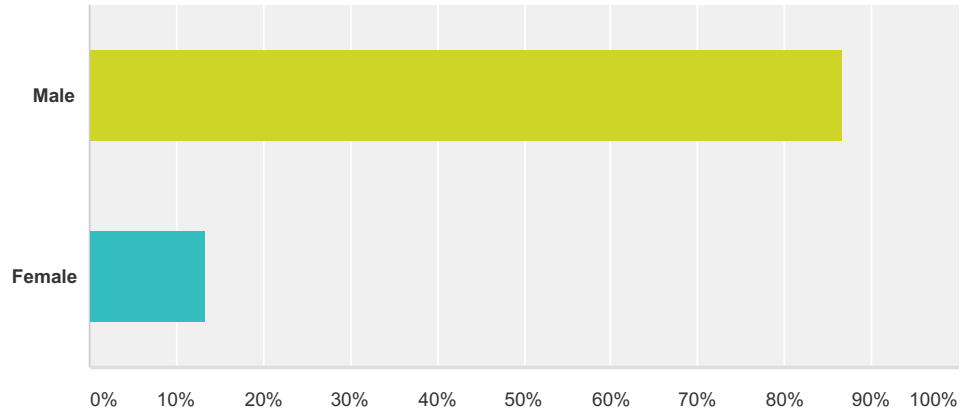

Q1 Are you male or female?

Answered: 60 Skipped: 0

Answer Choices	Responses
Male	86.67% 52
Female	13.33% 8
Total	60

Q2 What is your age?

Answered: 60 Skipped: 0

Answer Choices	Responses
17 or younger	1.67% 1
18-20	0.00% 0
21-29	0.00% 0
30-39	6.67% 4
40-49	6.67% 4
50-59	31.67% 19
60 or older	53.33% 32
Total	60

Q3 Are you interested in Saturday Club Championships for Big Boats?

Answered: 60 Skipped: 0

Answer Choices	Responses	
Yes	66.67%	40
No	33.33%	20
Total		60

Q4 Did you sail this year on Saturday?

Answered: 35 Skipped: 25