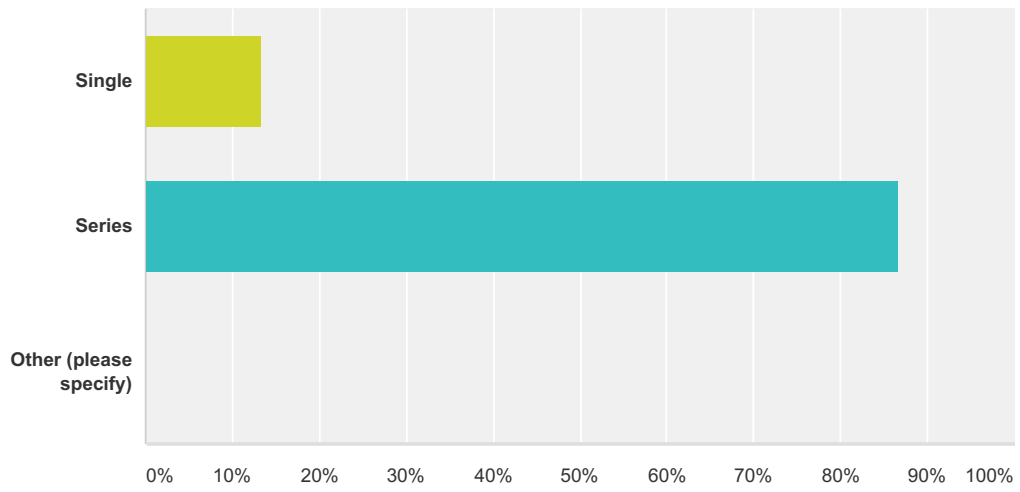

Q13 What interests you the most when cruising.

Answered: 28 Skipped: 32

Answer Choices	Responses	Count
Navigating	7.14%	2
Socializing with Friends	35.71%	10
Exploring Destination	7.14%	2
Meeting other members	14.29%	4
Relax rather than race	7.14%	2
Festival or Event	17.86%	5
None of the above	3.57%	1
Other (please specify)	7.14%	2
Total		28

Q14 Are you interested in a Lady Skippers Series?

Answered: 51 Skipped: 9

Answer Choices	Responses	
Yes	29.41%	15
No	70.59%	36
Total		51

Q15 Would you prefer a single race or a series of races like last season?

Answered: 15 Skipped: 45

Answer Choices	Responses
Single	13.33% 2
Series	86.67% 13
Other (please specify)	0.00% 0
Total	15

Q16 Are you interested in another mid week race?

Answered: 51 Skipped: 9

Answer Choices	Responses	
Yes	25.49%	13
No	74.51%	38
Total		51