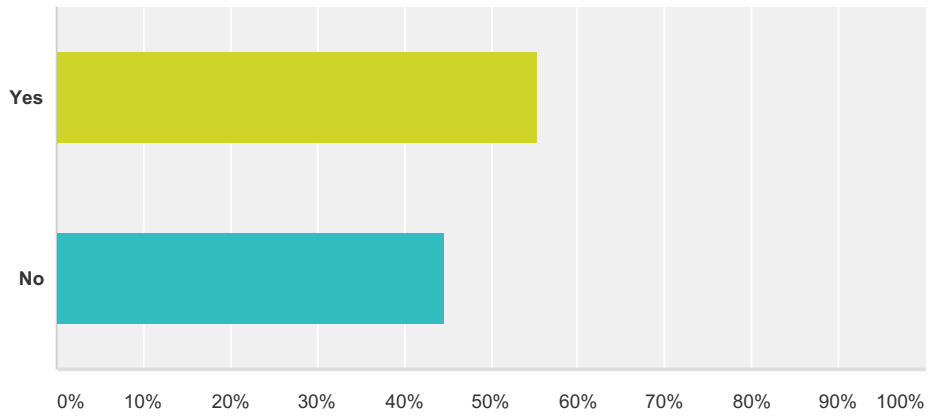

Q19 Did you compete in more than one long distance race last year?

Answered: 38 Skipped: 22

Answer Choices	Responses	
Yes	55.26%	21
No	44.74%	17
Total		38