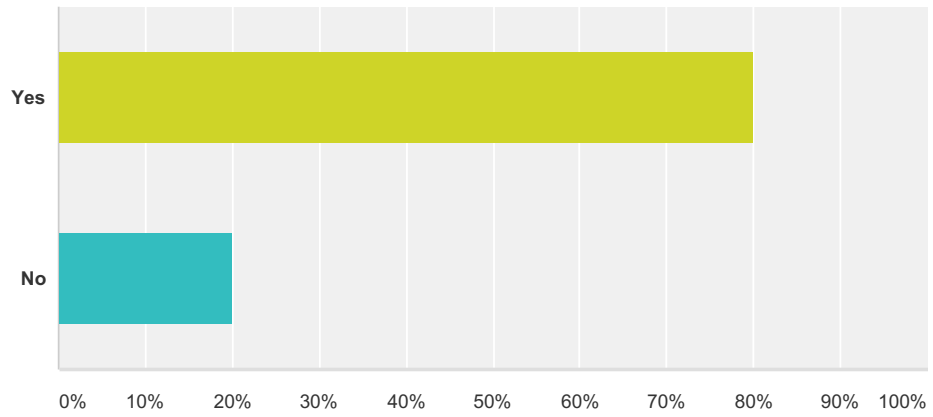

Q1 Are you male or female?

Answered: 60 Skipped: 0

Answer Choices	Responses
Male	86.67% 52
Female	13.33% 8
Total	60

Q2 What is your age?

Answered: 60 Skipped: 0

Answer Choices	Responses
17 or younger	1.67% 1
18-20	0.00% 0
21-29	0.00% 0
30-39	6.67% 4
40-49	6.67% 4
50-59	31.67% 19
60 or older	53.33% 32
Total	60

Q3 Are you interested in Saturday Club Championships for Big Boats?

Answered: 60 Skipped: 0

Answer Choices	Responses	
Yes	66.67%	40
No	33.33%	20
Total		60

Q4 Did you sail this year on Saturday?

Answered: 35 Skipped: 25

Answer Choices	Responses
Yes	85.71% 30
No	14.29% 5
Total Respondents: 35	

Q5 Are you happy with current format?

Answered: 35 Skipped: 25

Answer Choices	Responses
Yes	80.00% 28
No	20.00% 7
Total	35

Q6 Would Big Boat sailors be interested to sail more than one race per Saturday?