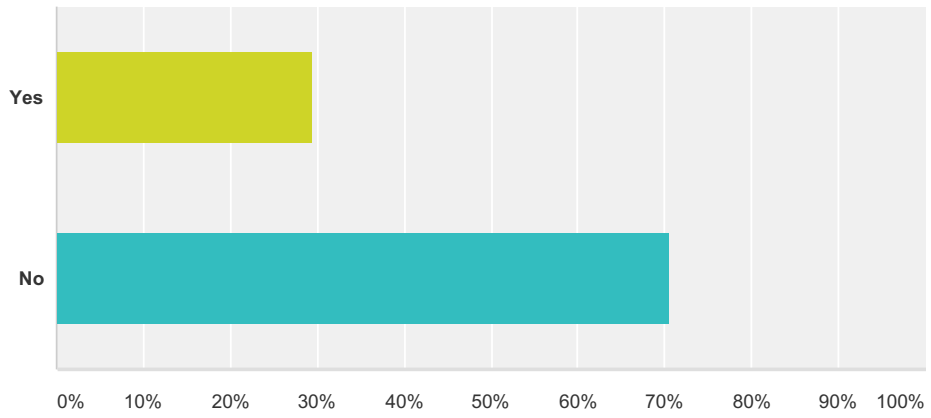

Q13 What interests you the most when cruising.

Answered: 28 Skipped: 32

Answer Choices	Responses	Count
Navigating	7.14%	2
Socializing with Friends	35.71%	10
Exploring Destination	7.14%	2
Meeting other members	14.29%	4
Relax rather than race	7.14%	2
Festival or Event	17.86%	5
None of the above	3.57%	1
Other (please specify)	7.14%	2
Total		28

Q14 Are you interested in a Lady Skippers Series?

Answered: 51 Skipped: 9

Answer Choices	Responses	
Yes	29.41%	15
No	70.59%	36
Total		51

Q15 Would you prefer a single race or a series of races like last season?