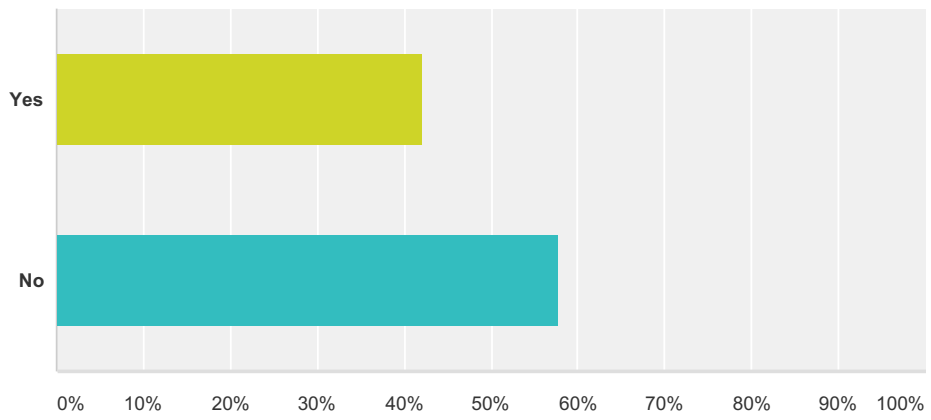

Q25 Should Overnight races be a part of the Long Distance Series?

Answered: 38 Skipped: 22

Answer Choices	Responses	
Yes	42.11%	16
No	57.89%	22
Total		38