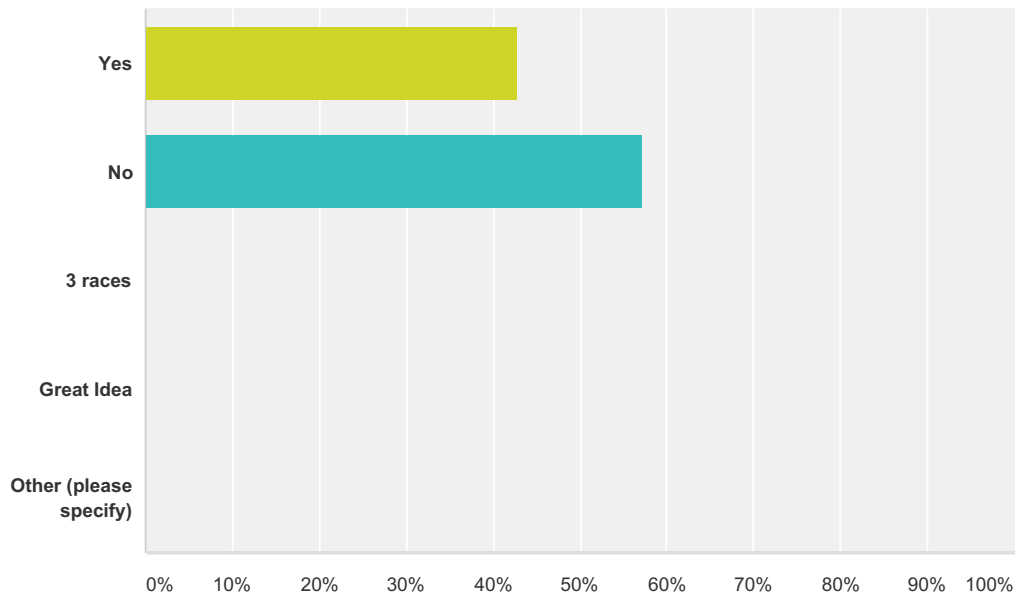

Q6 Would Big Boat sailors be interested to sail more than one race per Saturday?

Answered: 35 Skipped: 25

Answer Choices	Responses
Yes	42.86% 15
No	57.14% 20
3 races	0.00% 0
Great Idea	0.00% 0
Other (please specify)	0.00% 0
Total	35