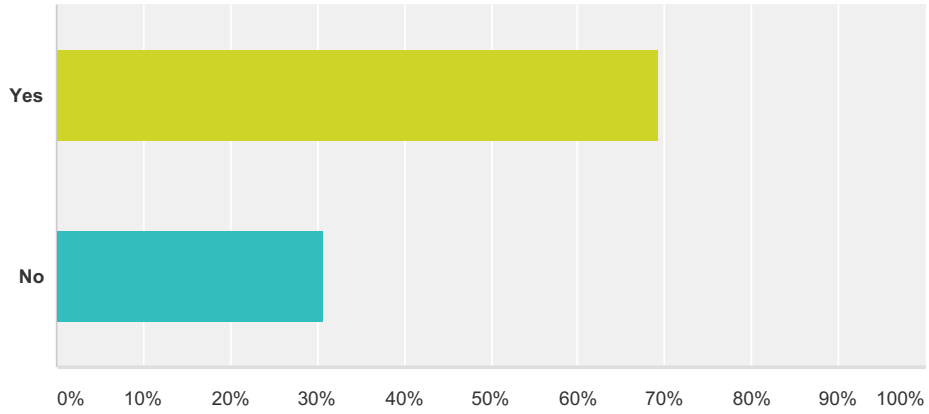

Q14 Are you interested in a Lady Skippers Series?

Answered: 51 Skipped: 9

Answer Choices	Responses	
Yes	29.41%	15
No	70.59%	36
Total		51

Q15 Would you prefer a single race or a series of races like last season?

Answered: 15 Skipped: 45

Answer Choices	Responses
Single	13.33% 2
Series	86.67% 13
Other (please specify)	0.00% 0
Total	15

Q16 Are you interested in another mid week race?

Answered: 51 Skipped: 9

Answer Choices	Responses	
Yes	25.49%	13
No	74.51%	38
Total		51

Q17 Would you be interested in an early afternoon mid week social race , for example 2pm Wednesday like Sandringham?

Answered: 13 Skipped: 47

Answer Choices	Responses
Yes	69.23% 9
No	30.77% 4
Total	13

Q18 Are you interested in Long Distance Races?