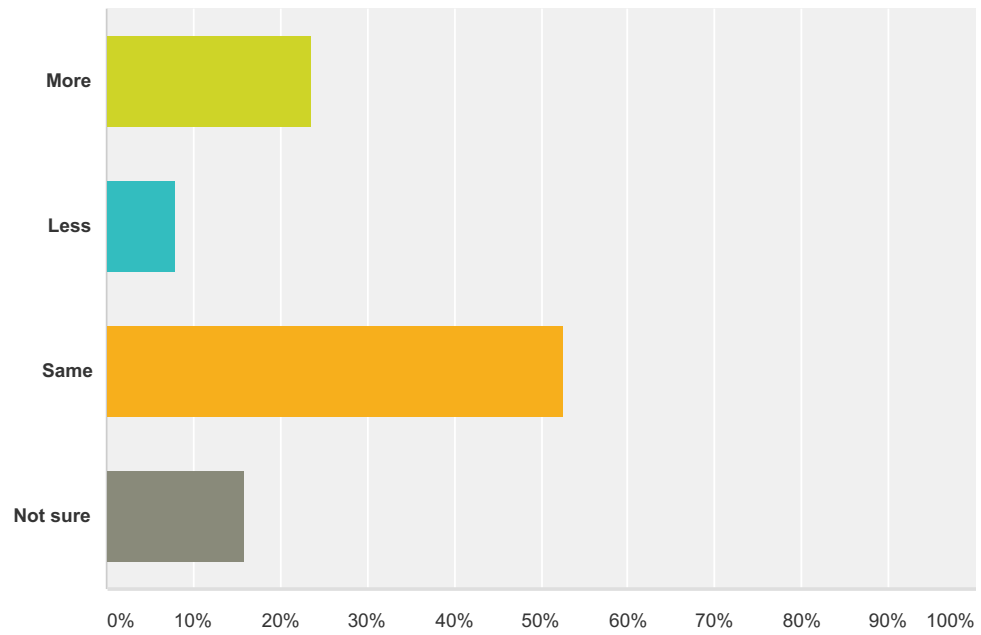

Q20 Would you like More or less Long Distance Races than Last year?

Answered: 38 Skipped: 22

Answer Choices	Responses	
More	23.68%	9
Less	7.89%	3
Same	52.63%	20
Not sure	15.79%	6
Total		38