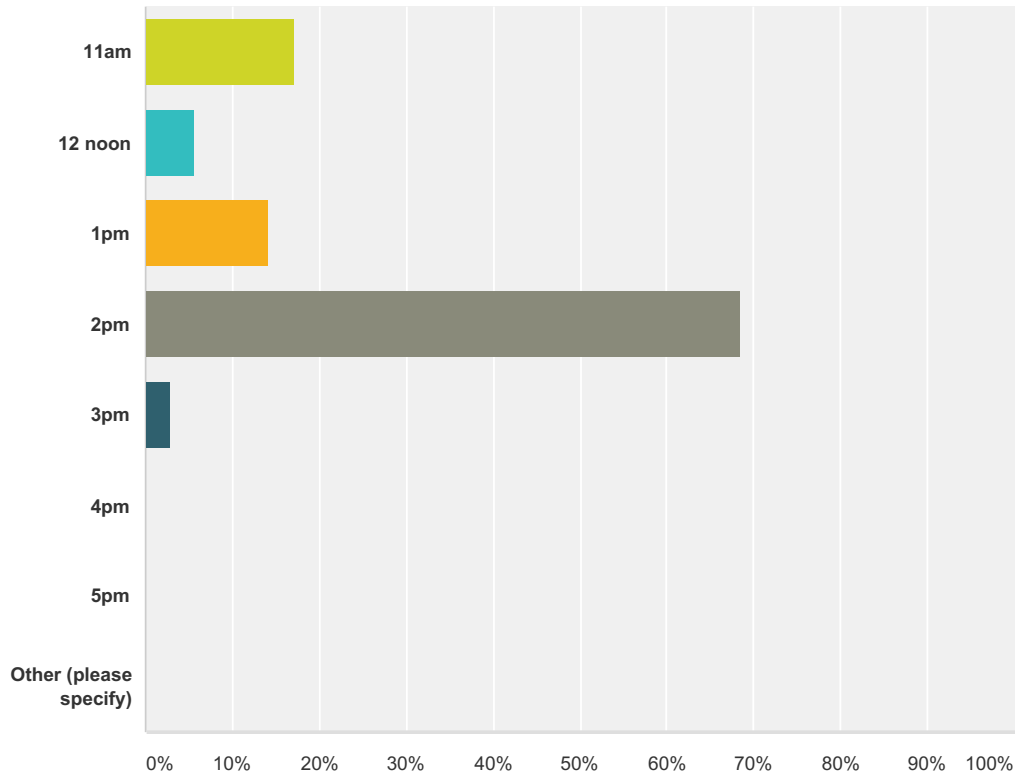

Answer Choices	Responses
Yes	85.71% 30
No	14.29% 5
Total Respondents: 35	

Q5 Are you happy with current format?

Answered: 35 Skipped: 25

Answer Choices	Responses
Yes	80.00% 28
No	20.00% 7
Total	35

Q6 Would Big Boat sailors be interested to sail more than one race per Saturday?

Answered: 35 Skipped: 25

Answer Choices	Responses
Yes	42.86% 15
No	57.14% 20
3 races	0.00% 0
Great Idea	0.00% 0
Other (please specify)	0.00% 0
Total	35

Q7 What would you think about changing to a format like the Etchells with one club champ date a month?

Answered: 35 Skipped: 25

Answer Choices	Responses	
Yes	65.71%	23
No	34.29%	12
Total		35

Q8 What are your preferred start time options?

Answered: 35 Skipped: 25

Answer Choices	Responses	
11am	17.14%	6
12 noon	5.71%	2
1pm	14.29%	5
2pm	68.57%	24
3pm	2.86%	1
4pm	0.00%	0
5pm	0.00%	0
Other (please specify)	0.00%	0
Total Respondents: 35		

Q9 What would get you more involved on a weekend?

Answered: 11 Skipped: 49

Q10 Are you interested in Cruising?

Answered: 54 Skipped: 6

Answer Choices	Responses	
Yes	57.41%	31
No	42.59%	23
Total		54

Q11 Would you consider participating in cruising events on the Calendar?