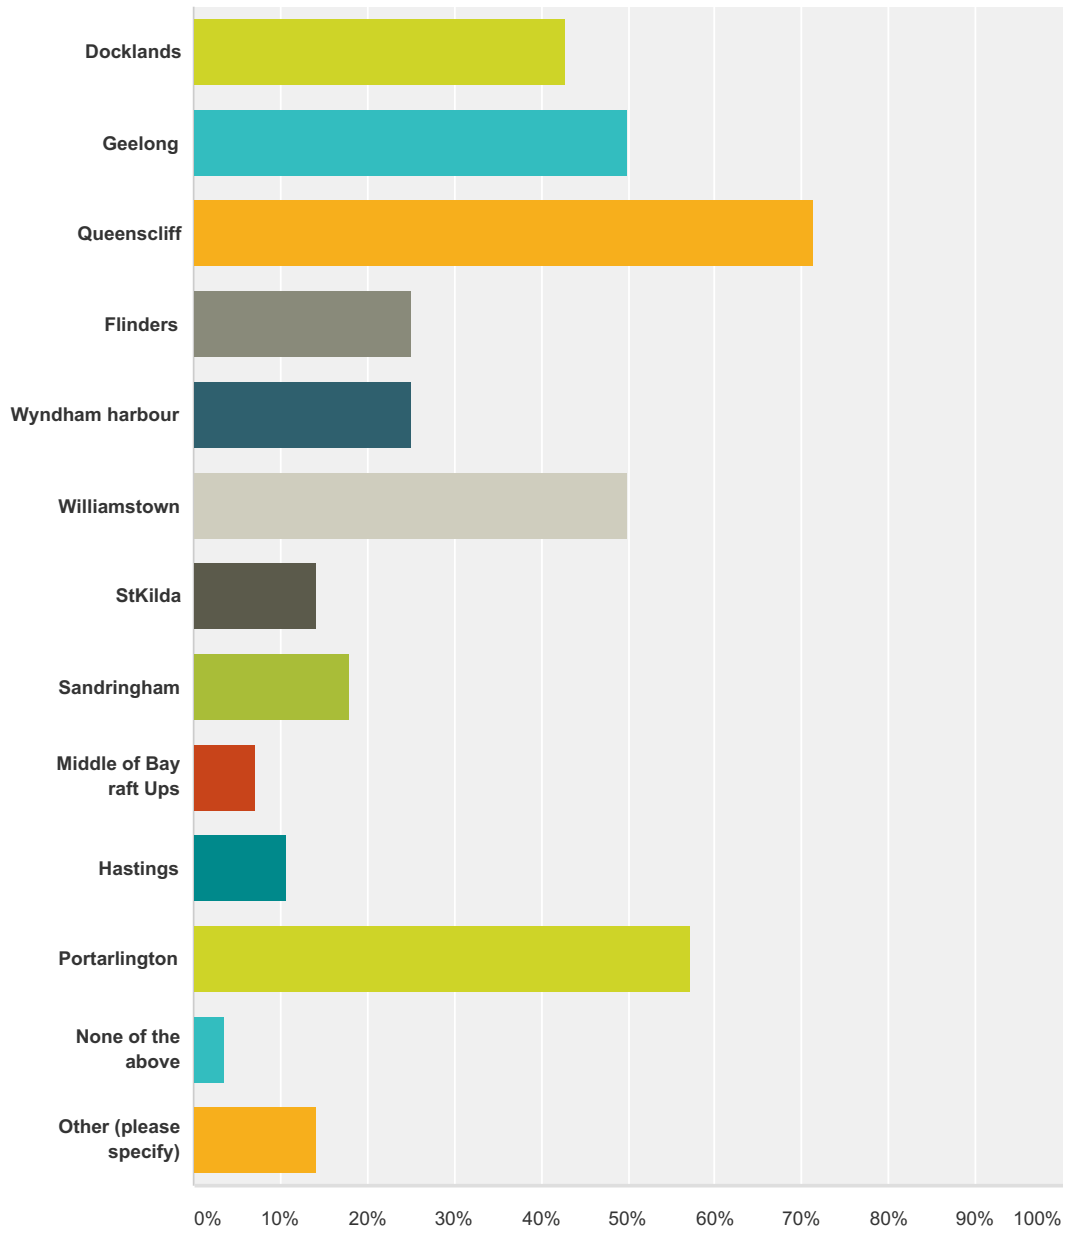

Answered: 35 Skipped: 25

Answer Choices	Responses	
Yes	65.71%	23
No	34.29%	12
Total		35

Q8 What are your preferred start time options?

Answered: 35 Skipped: 25

Answer Choices	Responses	
11am	17.14%	6
12 noon	5.71%	2
1pm	14.29%	5
2pm	68.57%	24
3pm	2.86%	1
4pm	0.00%	0
5pm	0.00%	0
Other (please specify)	0.00%	0
Total Respondents: 35		

Q9 What would get you more involved on a weekend?

Answered: 11 Skipped: 49

Q10 Are you interested in Cruising?

Answered: 54 Skipped: 6

Answer Choices	Responses	
Yes	57.41%	31
No	42.59%	23
Total		54

Q11 Would you consider participating in cruising events on the Calendar?

Answered: 28 Skipped: 32

Answer Choices	Responses	
Never	0.00%	0
Unlikely	10.71%	3
Likely	57.14%	16
Very Likely	28.57%	8
Other (please specify)	3.57%	1
Total		28

Q12 What cruise destinations interest you?

Answered: 28 Skipped: 32

Answer Choices	Responses
Docklands	42.86% 12
Geelong	50.00% 14
Queenscliff	71.43% 20
Flinders	25.00% 7
Wyndham harbour	25.00% 7
Williamstown	50.00% 14

Sailing Season 2017-2018

StKilda	14.29%	4
Sandringham	17.86%	5
Middle of Bay raft Ups	7.14%	2
Hastings	10.71%	3
Portarlington	57.14%	16
None of the above	3.57%	1
Other (please specify)	14.29%	4
Total Respondents: 28		