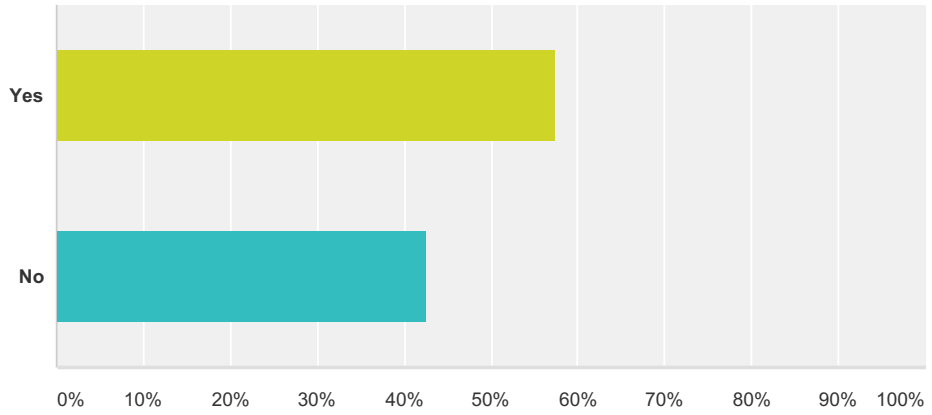

Answered: 35 Skipped: 25

Answer Choices	Responses	
Yes	65.71%	23
No	34.29%	12
Total		35

Q8 What are your preferred start time options?

Answered: 35 Skipped: 25

Answer Choices	Responses	
11am	17.14%	6
12 noon	5.71%	2
1pm	14.29%	5
2pm	68.57%	24
3pm	2.86%	1
4pm	0.00%	0
5pm	0.00%	0
Other (please specify)	0.00%	0
Total Respondents: 35		

Q9 What would get you more involved on a weekend?

Answered: 11 Skipped: 49

Q10 Are you interested in Cruising?

Answered: 54 Skipped: 6

Answer Choices	Responses	
Yes	57.41%	31
No	42.59%	23
Total		54

Q11 Would you consider participating in cruising events on the Calendar?

Answered: 28 Skipped: 32

Answer Choices	Responses	
Never	0.00%	0
Unlikely	10.71%	3
Likely	57.14%	16
Very Likely	28.57%	8
Other (please specify)	3.57%	1
Total		28

Q12 What cruise destinations interest you?